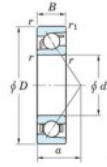

## Deep groove ball bearing single row 7206-B-FY-JTEKT - 7206-B-FY-JTEKT

<https://www.123bearing.eu/bearing-housing/deep-groove-bearing/single-row/7206-b-fy-jtekt>

Boundary dimensions

Single row angular bearing

Bearing No.	Boundary dimensions(mm)						Basic load ratings (kN)		Fatigue load limit (kN)		factor @	Limiting speeds (min-1) Grease lub.
	d	D	B	r (max)	r1 (min)	a	C <sub>r</sub>	C <sub>0r</sub>	C <sub>r</sub>	C <sub>0r</sub>		
7206B FY	30	62	16	1	0.6		24.3	12.5	0.77	-	9600	

## PRODUCT FEATURES

Brand	JTEKT
N° Ean13	3616060640482
Inside diameter	30 mm
Inside diameter	1.181" inch
Outside diameter	62 mm
Outside diameter	2.441" inch
Thickness	16 mm
Thickness	0.63" inch
Limiting speed	9600 rpm
Dynamic load	24.3 kN
Static load	12.5 kN
Packaging	1