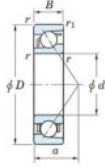

Deep groove ball bearing single row 7306-FY-JTEKT - 7306-FY-JTEKT

<https://www.123bearing.eu/bearing-housing/deep-groove-bearing/single-row/7306-fy-jtekt>

Boundary dimensions

Single row angular bearing

Bearing No.	Boundary dimensions(mm)						Basic load ratings(kN)		Fatigue load factor		Limiting speeds(min-1)
	d	D	B	r(mm)	r1(mm)	Cr	Cor	Cu	sf	Grease Lub	
7306 FY	30	72	19	1.1	0.6	37.6	18.9	1.3	-	12000	

PRODUCT FEATURES

Brand	JTEKT
N° Ean13	3616060640529
Inside diameter	30 mm
Outside diameter	72 mm
Thickness	19 mm
Limiting speed	12000 rpm
Dynamic load	37.6 kN
Static load	18.9 kN
Packaging	1

contact@123bearing.eu