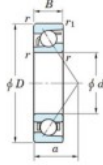

Deep groove ball bearing single row 7307-B-FY-JTEKT - 7307-B-FY-JTEKT

<https://www.123bearing.eu/bearing-housing/deep-groove-bearing/single-row/7307-b-fy-jtekt>

Boundary dimensions

Single row angular bearing

Bearing No.	Boundary dimensions(mm)						Basic load ratings(kN)		Fatigue load limit(kN)		factor	Limiting speeds(min-1) Grease lub.
	d	D	B	r(max)	r1(max)		Cr	Cr	Cu	60		
7307B FY	35	80	21	1.5	1		40.6	20.2	1.3	-		7700

PRODUCT FEATURES

Brand	JTEKT
N° Ean13	3616060640642
Inside diameter	35 mm
Outside diameter	80 mm
Thickness	21 mm
Limiting speed	7700 rpm
Dynamic load	40.6 kN
Static load	20.2 kN
Packaging	1

contact@123bearing.eu