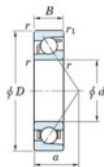

Deep groove ball bearing single row 7307-FY-JTEKT - 7307-FY-JTEKT

<https://www.123bearing.eu/bearing-housing/deep-groove-bearing/single-row/7307-fy-jtekt>

Boundary dimensions

Single row angular bearing

Bearing No.	Boundary dimensions(mm)					Basic load ratings(kN)		Fatigue load limit(kN)		factor	Limiting speeds(min-1) Grease/oil
	d	D	B	r1(max)	r1(min)	Cr	C0r	Cr	C0r		
7307 FY	35	80	21	1.5	1	44.2	22	1.58	-	-	10000

PRODUCT FEATURES

Brand	JTEKT
N° Ean13	3616060640659
Inside diameter	35 mm
Inside diameter	1.378" inch
Outside diameter	80 mm
Outside diameter	3.15" inch
Thickness	21 mm
Thickness	0.827" inch
Limiting speed	10000 rpm
Dynamic load	44.2 kN
Static load	22 kN
Packaging	1