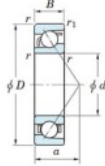

Deep groove ball bearing single row 7407-B-FY-JTEKT - 7407-B-FY-JTEKT

<https://www.123bearing.eu/bearing-housing/deep-groove-bearing/single-row/7407-b-fy-jtekt>

Boundary dimensions

Single row angular bearing

Bearing No.	Boundary dimensions(mm)					Basic load ratings(kN)		Fatigue load limit(kN)		factor (f)	Limiting speeds(min-1) (Grease lub.)
	d	D	B	r/mm	r1/mm	Cr	Cor	Cu			
7407B FY	35	100	25	1.5	1	70.2	34.3	2.45	-	-	5700

PRODUCT FEATURES

Brand	JTEKT
N° Ean13	3616060640673
Inside diameter	35 mm
Outside diameter	100 mm
Thickness	25 mm
Limiting speed	5700 rpm
Dynamic load	70.2 kN
Static load	34.3 kN
Packaging	1

contact@123bearing.eu