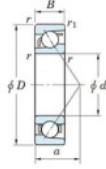

Deep groove ball bearing single row 7008-FY-JTEKT - 7008-FY-JTEKT

<https://www.123bearing.eu/bearing-housing/deep-groove-bearing/single-row/7008-fy-jtekt>

Boundary dimensions

Single row angular bearing

Bearing No.	Boundary dimensions(mm)					Basic load ratings(kN)		Fatigue load limit(kN)		factor	Limiting speeds(min-1) Grease lub.
	d	D	B	r1(mm)	r(mm)	Cr	Cor	Cu	fu		
7008 FY	40	68	15	1	0.6	23.4	14.6	0.83	-	11000	

PRODUCT FEATURES

Brand	JTEKT
N° Ean13	3616060640734
Inside diameter	40 mm
Outside diameter	68 mm
Thickness	15 mm
Limiting speed	11000 rpm
Dynamic load	23.4 kN
Static load	14.6 kN
Packaging	1

contact@123bearing.eu