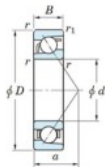

Deep groove ball bearing single row 7008-C-FY-JTEKT - 7008-C-FY-JTEKT

<https://www.123bearing.eu/bearing-housing/deep-groove-bearing/single-row/7008-c-fy-jtekt>

Boundary dimensions

Single row angular bearing

Bearing No.	Boundary dimensions(mm)					Basic load ratings(kN)		Fatigue load limit(kN)		factor	Limiting speeds(min-1) Grease lub
	d	D	B	r1(mm)	r11(mm)	Cr	Cor	Ca	eb		
7008C FY	40	68	15	1	0.6	25.7	15.9	0.84	15.4		15000

PRODUCT FEATURES

Brand	JTEKT
N° Ean13	3616060640741
Inside diameter	40 mm
Outside diameter	68 mm
Thickness	15 mm
Limiting speed	15000 rpm
Dynamic load	25.7 kN
Static load	15.9 kN
Packaging	1

contact@123bearing.eu