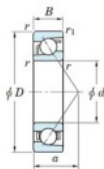

Deep groove ball bearing single row 7208-C-FY-JTEKT - 7208-C-FY-JTEKT

<https://www.123bearing.eu/bearing-housing/deep-groove-bearing/single-row/7208-c-fy-jtekt>

Boundary dimensions

Single row angular bearing

Bearing No.	Boundary dimensions(mm)					Basic load ratings(kN)		Fatigue load factor		Limiting speeds(min-1)
	d	D	B	r1max	r1min	Cr	C0r	Ca	Ca0	Grease lub.
7208C FY	40	80	18	1.1	0.6	45.4	25.2	1.7	14.2	14000

PRODUCT FEATURES

Brand	JTEKT
N° Ean13	3616060640772
Inside diameter	40 mm
Outside diameter	80 mm
Thickness	18 mm
Limiting speed	14000 rpm
Dynamic load	45.4 kN
Static load	25.2 kN
Packaging	1

contact@123bearing.eu