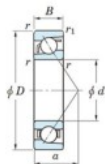

## Deep groove ball bearing single row 7308-B-FY-JTEKT - 7308-B-FY-JTEKT

<https://www.123bearing.eu/bearing-housing/deep-groove-bearing/single-row/7308-b-fy-jtekt>

Boundary dimensions

Single row angular bearing

Bearing No.	Boundary dimensions(mm)					Basic load ratings(kN)		Fatigue load factor		Limiting speeds(min-1)
	d	D	B	r1(min)	r1(max)	C <sub>r</sub>	C <sub>0r</sub>	C <sub>u</sub>	f <sub>0</sub>	Grease lub.
7308B FY	40	90	23	1.5	1	49.6	25.2	1.65	-	6900

## PRODUCT FEATURES

Brand	JTEKT
N° Ean13	3616060640789
Inside diameter	40 mm
Outside diameter	90 mm
Thickness	23 mm
Limiting speed	6900 rpm
Dynamic load	49.6 kN
Static load	25.2 kN
Packaging	1

[contact@123bearing.eu](mailto:contact@123bearing.eu)