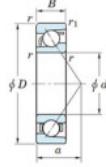

## Deep groove ball bearing single row 7209-FY-JTEKT - 7209-FY-JTEKT

<https://www.123bearing.eu/bearing-housing/deep-groove-bearing/single-row/7209-fy-jtekt>

Boundary dimensions

Single row angular bearing

Bearing No.	Boundary dimensions(mm)					Basic load ratings(kN)		Fatigue load limit(kN)		factor	Limiting speeds(min-1) Grease lub.
	d	D	B	r1(mm)	r2(mm)	Cr	Cor	C0	F0		
7209 FY	45	85	19	1.1	0.6	47.2	26.6	1.7	-	-	9400

## PRODUCT FEATURES

Brand	JTEKT
N° Ean13	3616060640901
Inside diameter	45 mm
Outside diameter	85 mm
Thickness	19 mm
Limiting speed	9400 rpm
Dynamic load	47.2 kN
Static load	26.6 kN
Packaging	1

[contact@123bearing.eu](mailto:contact@123bearing.eu)