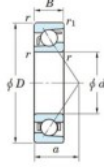

## Deep groove ball bearing single row 7010-B-FY-JTEKT - 7010-B-FY-JTEKT

<https://www.123bearing.eu/bearing-housing/deep-groove-bearing/single-row/7010-b-fy-jtekt>

Boundary dimensions

Single row angular bearing

Bearing No.	Boundary dimensions(mm)				Basic load ratings(kN)		Fatigue load limit(kN)		factor	Limiting speeds(min-1)
	d	D	B	r(max)	C <sub>r</sub>	C <sub>0r</sub>	C <sub>u</sub>	g <sub>0</sub>		
7010B FY	50	80	16	1	0.6	26.5	18.1	0.98	-	6900

## PRODUCT FEATURES

Brand	JTEKT
N° Ean13	3616060641007
Inside diameter	50 mm
Outside diameter	80 mm
Thickness	16 mm
Limiting speed	6900 rpm
Packaging	1

[contact@123bearing.eu](mailto:contact@123bearing.eu)