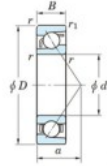

Deep groove ball bearing single row 7011-B-FY-JTEKT - 7011-B-FY-JTEKT

<https://www.123bearing.eu/bearing-housing/deep-groove-bearing/single-row/7011-b-fy-jtekt>

Boundary dimensions

Single row angular bearing

Bearing No.	Boundary dimensions(mm)					Basic load ratings(kN)		Fatigue load limit(kN)		factor	Limiting speeds(min-1) Grease lub.
	d	D	B	r (mm)	r1 (mm)	Cr	CDr	C0	FD		
7011B FY	55	90	18	1.1	0.6	34.9	23.7	1.3	-		6200

PRODUCT FEATURES

Brand	JTEKT
N° Ean13	3616060641168
Inside diameter	55 mm
Outside diameter	90 mm
Thickness	18 mm
Limiting speed	6200 rpm
Dynamic load	34.9 kN
Static load	23.7 kN
Packaging	1

contact@123bearing.eu