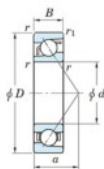

## Deep groove ball bearing single row 7311-B-FY-JTEKT - 7311-B-FY-JTEKT

<https://www.123bearing.eu/bearing-housing/deep-groove-bearing/single-row/7311-b-fy-jtekt>

Boundary dimensions

Bearing No.	Boundary dimensions(mm)					Basic load ratings(kN)		Fatigue load limit(kN)		factor	Limiting speeds(min-1) Grease lub.
	d	D	B	r1(min)	r1(max)	C <sub>r</sub>	C <sub>0r</sub>	C <sub>u</sub>	C <sub>0u</sub>		
7311B FY	55	120	29	2	1	92.9	52	3.4	-	-	5000

## PRODUCT FEATURES

Brand	JTEKT
N° Ean13	3616060641229
Inside diameter	55 mm
Outside diameter	120 mm
Thickness	29 mm
Limiting speed	5000 rpm
Dynamic load	92.9 kN
Static load	52 kN
Packaging	1

[contact@123bearing.eu](mailto:contact@123bearing.eu)