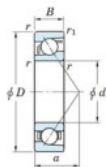

Deep groove ball bearing single row 7012-C-FY-JTEKT - 7012-C-FY-JTEKT

<https://www.123bearing.eu/bearing-housing/deep-groove-bearing/single-row/7012-c-fy-jtekt>

Boundary dimensions

Single row angular bearing

Bearing No.	Boundary dimensions(mm)					Basic load ratings(kN)		Fatigue load factor		Limiting
	d	D	B	r(mm)	r1(mm)	Cr	C0r	Ca	f0	speeds(min-1) Grease lub.
7012C FY	60	95	18	1.1	0.6	43.8	30.6	1.75	15.7	11000

PRODUCT FEATURES

Brand	JTEKT
N° Ean13	3616060641335
Inside diameter	60 mm
Inside diameter	2.362" inch
Outside diameter	95 mm
Outside diameter	3.74" inch
Thickness	18 mm
Thickness	0.709" inch
Limiting speed	11000 rpm
Dynamic load	43.8 kN
Static load	30.6 kN
Packaging	1