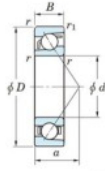

Deep groove ball bearing single row 7212-B-FY-JTEKT - 7212-B-FY-JTEKT

<https://www.123bearing.eu/bearing-housing/deep-groove-bearing/single-row/7212-b-fy-jtekt>

Boundary dimensions

Single row angular bearing

Bearing No.	Boundary dimensions(mm)						Basic load ratings(kN)		Fatigue load factor		Limiting speeds(min-1) Gross lub.
	d	D	B	r(mm)	r1(mm)	Cr	Cor	Cu	f0		
7212B FY	60	110	22	1.5	1	66.8	41.6	2.45	-	5100	

PRODUCT FEATURES

Brand	JTEKT
N° Ean13	3616060641342
Inside diameter	60 mm
Outside diameter	110 mm
Thickness	22 mm
Limiting speed	5100 rpm
Dynamic load	66.8 kN
Static load	41.6 kN
Packaging	1

contact@123bearing.eu