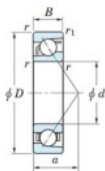

Deep groove ball bearing single row 7212-C-FY-JTEKT - 7212-C-FY-JTEKT

<https://www.123bearing.eu/bearing-housing/deep-groove-bearing/single-row/7212-c-fy-jtekt>

Boundary dimensions

Single row angular bearing

Bearing No.	Boundary dimensions(mm)						Basic load ratings(kN)		Fatigue load limit(kN)		Limiting	
	d	D	B	r(mm)	r1(mm)	r2(mm)	Cr	CDr	Cu	fD	speed/(min-1) Grease lub.	
7212C FY	60	110	22	1.5	1		80	49.5	3.2	14.5	9500	

PRODUCT FEATURES

Brand	JTEKT
N° Ean13	3616060641366
Inside diameter	60 mm
Outside diameter	110 mm
Thickness	22 mm
Limiting speed	9500 rpm
Dynamic load	80 kN
Static load	49.5 kN
Packaging	1

contact@123bearing.eu