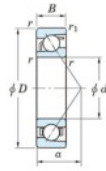

## Deep groove ball bearing single row 7312-FY-JTEKT - 7312-FY-JTEKT

<https://www.123bearing.eu/bearing-housing/deep-groove-bearing/single-row/7312-fy-jtekt>

Boundary dimensions

Single row angular bearing

Bearing No.	Boundary dimensions (mm)						Basic load ratings (kN)		Fatigue load	factor	Limiting
	d	D	B	r (mm)	r1 (mm)	r2 (mm)	Cr	Cor	lim (kN)	f0	speed (min-1) Grease lub.
7312 FY	60	130	31	2.1	1.1		116	65.6	4.55	-	6200

## PRODUCT FEATURES

Brand	JTEKT
N° Ean13	3616060641380
Inside diameter	60 mm
Inside diameter	2.362" inch
Outside diameter	130 mm
Outside diameter	5.118" inch
Thickness	31 mm
Thickness	1.22" inch
Limiting speed	6200 rpm
Dynamic load	116 kN
Static load	65.6 kN
Packaging	1