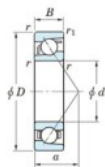

Deep groove ball bearing single row 7413-B-FY-JTEKT - 7413-B-FY-JTEKT

<https://www.123bearing.eu/bearing-housing/deep-groove-bearing/single-row/7413-b-fy-jtekt>

Boundary dimensions

Bearing No.	Boundary dimensions(mm)					Basic load ratings(kN)		Fatigue load limit(kN)		factor	Limiting speeds(min-1) Grease lub.
	d	D	B	r(max)	r1(max)	Cr	Cor	Cr	Cor		
7413B FY	65	160	37	2.1	1.1	161	96.8	6.36	-	-	3500

PRODUCT FEATURES

Brand	JTEKT
N° Ean13	3616060641557
Inside diameter	65 mm
Inside diameter	2.559" inch
Outside diameter	160 mm
Outside diameter	6.299" inch
Thickness	37 mm
Thickness	1.457" inch
Limiting speed	3500 rpm
Dynamic load	161 kN
Static load	96.8 kN
Packaging	1