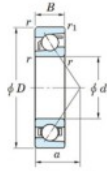

## Deep groove ball bearing single row 7214-B-FY-JTEKT - 7214-B-FY-JTEKT

<https://www.123bearing.eu/bearing-housing/deep-groove-bearing/single-row/7214-b-fy-jtekt>

Boundary dimensions

Single row angular bearing

Bearing No.	Boundary dimensions(mm)					Basic load ratings(kN)		Fatigue load limits(kN)		factor	Limiting speeds(min-1) Grease lub.
	d	D	B	r1(mm)	r2(mm)	Cr	C0r	Cu	U		
7214B FY	70	125	24	1.5	1	79	50.6	2.95	-	-	4600

## PRODUCT FEATURES

Brand	JTEKT
N° Ean13	3616060641632
Inside diameter	70 mm
Outside diameter	125 mm
Thickness	24 mm
Limiting speed	4600 rpm
Dynamic load	79 kN
Static load	50.6 kN
Packaging	1

[contact@123bearing.eu](mailto:contact@123bearing.eu)