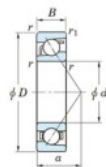

Deep groove ball bearing single row 7414-FY-JTEKT - 7414-FY-JTEKT

<https://www.123bearing.eu/bearing-housing/deep-groove-bearing/single-row/7414-fy-jtekt>

Boundary dimensions

Single row angular bearing

Bearing No.	Boundary dimensions(mm)					Basic load ratings(kN)		Fatigue load limit(kN)		factor	Limiting speeds(min-1) Grease Lub.
	d	D	B	r (mm)	r1 (mm)	Cr	Cor	Cu	fu		
7414 FY	70	180	42	3	1.1	187	115	5.3	-	-	3500

PRODUCT FEATURES

Brand	JTEKT
N° Ean13	3616060641700
Inside diameter	70 mm
Outside diameter	180 mm
Thickness	42 mm
Limiting speed	3500 rpm
Dynamic load	187 kN
Static load	115 kN
Packaging	1

contact@123bearing.eu