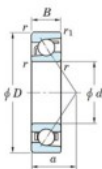

Deep groove ball bearing single row 7015-C-FY-JTEKT - 7015-C-FY-JTEKT

<https://www.123bearing.eu/bearing-housing/deep-groove-bearing/single-row/7015-c-fy-jtekt>

Boundary dimensions

Single row angular bearing

Bearing No.	Boundary dimensions(mm)					Basic load ratings(kN)		Fatigue load limit(kN)		Limiting speeds(min-1)	
	d	D	B	r1(mm)	r2(mm)	C _r	C _{0r}	C _u	f ₀	Grease lub.	Oil lub.
7015C FY	75	115	20	1.1	0.6	60.1	45.6	2.55	15.9	8700	

PRODUCT FEATURES

Brand	JTEKT
N° Ean13	3616060641762
Inside diameter	75 mm
Outside diameter	115 mm
Thickness	20 mm
Limiting speed	8700 rpm
Dynamic load	60.1 kN
Static load	45.6 kN
Packaging	1

contact@123bearing.eu