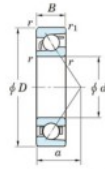

Deep groove ball bearing single row 7215-FY-JTEKT - 7215-FY-JTEKT

<https://www.123bearing.eu/bearing-housing/deep-groove-bearing/single-row/7215-fy-jtekt>

Boundary dimensions

Single row angular bearing

Bearing No.	Boundary dimensions(mm)						Basic load ratings(kN)		Fatigue load	factor	Limiting
	d	D	B	r1(mm)	r2(mm)	Cr	CD	lim(kN)	Sp	speeds(min-1) Grease lub.	
7215 FY	75	130	25	1.5	1	99	65.2	3.95	-	5800	

PRODUCT FEATURES

Brand	JTEKT
N° Ean13	3616060641786
Inside diameter	75 mm
Outside diameter	130 mm
Thickness	25 mm
Limiting speed	5800 rpm
Dynamic load	99 kN
Static load	65.2 kN
Packaging	1

contact@123bearing.eu