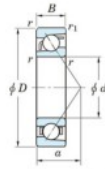

Deep groove ball bearing single row 7315-FY-JTEKT - 7315-FY-JTEKT

<https://www.123bearing.eu/bearing-housing/deep-groove-bearing/single-row/7315-fy-jtekt>

Boundary dimensions

Single row angular bearing

Bearing No.	Boundary dimensions(mm)					Basic load ratings(kN)		Fatigue load		Limiting
	d	D	B	r1(mm)	r2(mm)	Cr	CDr	Sm(BN) Cu	Sf	speeds(min-1) Grease lub.
7315 FY	75	160	37	2.1	1.1	160	97	6.2	-	5000

PRODUCT FEATURES

Brand	JTEKT
N° Ean13	3616060641816
Inside diameter	75 mm
Outside diameter	160 mm
Thickness	37 mm
Limiting speed	5000 rpm
Dynamic load	160 kN
Static load	97 kN
Packaging	1

contact@123bearing.eu