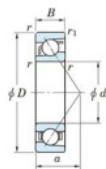

Deep groove ball bearing single row 7315-C-FY-JTEKT - 7315-C-FY-JTEKT

<https://www.123bearing.eu/bearing-housing/deep-groove-bearing/single-row/7315-c-fy-jtekt>

Boundary dimensions

Single row angular bearing

Bearing No.	Boundary dimensions(mm)					Basic load ratings(kN)		Fatigue load limit(kN)	factor	Limiting speeds(min-1)
	d	D	B	r1(mm)	r2(mm)	Cr	Cor	Ca	f0	Grease lub.
7315C FY	75	160	37	2.1	1.1	172	104	7.1	13.4	7000

PRODUCT FEATURES

Brand	JTEKT
N° Ean13	3616060641823
Inside diameter	75 mm
Outside diameter	160 mm
Thickness	37 mm
Limiting speed	7000 rpm
Dynamic load	172 kN
Static load	104 kN
Packaging	1

contact@123bearing.eu