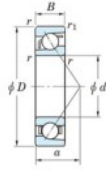

Deep groove ball bearing single row 7216-FY-JTEKT - 7216-FY-JTEKT

<https://www.123bearing.eu/bearing-housing/deep-groove-bearing/single-row/7216-fy-jtekt>

Boundary dimensions

Single row angular bearing

Bearing No.	Boundary dimensions(mm)					Basic load ratings(kN)		Fatigue load limit(kN)	factor	Limiting speeds(min-1)
	a	D	B	r(mm)	r1(mm)	Cr	Cor	Cu	f0	Grease lub.
7216 FY	80	140	26	2	1	107	71.5	4.1	-	5400

PRODUCT FEATURES

Brand	JTEKT
N° Ean13	3616060641922
Inside diameter	80 mm
Outside diameter	140 mm
Thickness	26 mm
Limiting speed	5400 rpm
Dynamic load	107 kN
Static load	71.5 kN
Packaging	1

contact@123bearing.eu