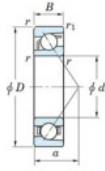

## Deep groove ball bearing single row 7216-C-FY-JTEKT - 7216-C-FY-JTEKT

<https://www.123bearing.eu/bearing-housing/deep-groove-bearing/single-row/7216-c-fy-jtekt>

Boundary dimensions

Single row angular bearing

Bearing No.	Boundary dimensions(mm)					Basic load ratings(kN)		Fatigue load limit(kN)		factor f0	Limiting speeds(min-1) Grease Lub.
	d	D	B	r(mm)	r1(mm)	Cr	C0r	Cu	C0u		
7216C FY	80	140	26	2	1	116	77.5	4.7	14.7		7500

## PRODUCT FEATURES

Brand	JTEKT
N° Ean13	3616060641939
Inside diameter	80 mm
Outside diameter	140 mm
Thickness	26 mm
Limiting speed	7500 rpm
Dynamic load	116 kN
Static load	77.5 kN
Packaging	1

[contact@123bearing.eu](mailto:contact@123bearing.eu)