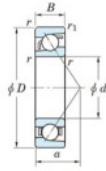

Deep groove ball bearing single row 7217-FY-JTEKT - 7217-FY-JTEKT

<https://www.123bearing.eu/bearing-housing/deep-groove-bearing/single-row/7217-fy-jtekt>

Boundary dimensions

Single row angular bearing

Bearing No.	Boundary dimensions(mm)						Basic load ratings(kN)		Fatigue load factor		Limiting speeds(min-1)
	d	D	B	r1(min)	r1(max)	Cr	Cor	Cu	f0	Grease lub.	
7217 FY	85	150	28	2	1	123	83.6	4.7	-	5000	

PRODUCT FEATURES

Brand	JTEKT
N° Ean13	3616060642073
Inside diameter	85 mm
Inside diameter	3.346" inch
Outside diameter	150 mm
Outside diameter	5.906" inch
Thickness	28 mm
Thickness	1.102" inch
Limiting speed	5000 rpm
Dynamic load	123 kN
Static load	83.6 kN
Packaging	1