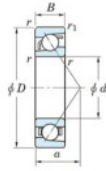

## Deep groove ball bearing single row 7217-FY-JTEKT - 7217-FY-JTEKT

<https://www.123bearing.eu/bearing-housing/deep-groove-bearing/single-row/7217-fy-jtekt>

Boundary dimensions

Single row angular bearing

Bearing No.	Boundary dimensions(mm)						Basic load ratings(kN)		Fatigue load factor		Limiting speeds(min-1) Grease lub.
	d	D	B	r1(min)	r1(max)	Cr	Cr*	Cu	f0		
7217 FY	85	150	28	2	1	123	83.6	4.7	-	5000	

## PRODUCT FEATURES

Brand	JTEKT
N° Ean13	3616060642073
Inside diameter	85 mm
Outside diameter	150 mm
Thickness	28 mm
Limiting speed	5000 rpm
Dynamic load	123 kN
Static load	83.6 kN
Packaging	1

[contact@123bearing.eu](mailto:contact@123bearing.eu)