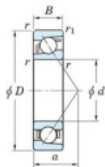

Deep groove ball bearing single row 7317-FY-JTEKT - 7317-FY-JTEKT

<https://www.123bearing.eu/bearing-housing/deep-groove-bearing/single-row/7317-fy-jtekt>

Boundary dimensions

Single row angular bearing

Bearing No.	Boundary dimensions(mm)						Basic load ratings(kN)		Fatigue load limit(kN)		Limiting speeds(min-1)	
	d	D	B	r1(min)	r1(max)	Cr	Cor	Cu	fu	fs	Grease lub.	
7317 FY	85	180	41	3	1.1	187	122	7.3	-	-	4400	

PRODUCT FEATURES

Brand	JTEKT
N° Ean13	3616060642103
Inside diameter	85 mm
Outside diameter	180 mm
Thickness	41 mm
Limiting speed	4400 rpm
Dynamic load	187 kN
Static load	122 kN
Packaging	1

contact@123bearing.eu