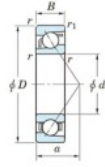

Deep groove ball bearing single row 7018-FY-JTEKT - 7018-FY-JTEKT

<https://www.123bearing.eu/bearing-housing/deep-groove-bearing/single-row/7018-fy-jtekt>

Boundary dimensions

Single row angular bearing

Bearing No.	Boundary dimensions(mm)					Basic load ratings(kN)		Fatigue load	factor	Limiting
	d	D	B	r1(mm)	r2(mm)	Cr	C0r	lim(kN) C0r	f0	speeds(min-1) Grease lub.
7018 FY	90	140	24	1.5	1	81.5	63.3	3.25	-	5100

PRODUCT FEATURES

Brand	JTEKT
N° Ean13	3616060642189
Inside diameter	90 mm
Outside diameter	140 mm
Thickness	24 mm
Limiting speed	5100 rpm
Dynamic load	81.5 kN
Static load	63.3 kN
Packaging	1

contact@123bearing.eu