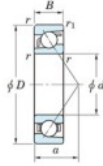

Deep groove ball bearing single row 7018-C-FY-JTEKT - 7018-C-FY-JTEKT

<https://www.123bearing.eu/bearing-housing/deep-groove-bearing/single-row/7018-c-fy-jtekt>

Boundary dimensions

Single row angular bearing

Bearing No.	Boundary dimensions(mm)					Basic load ratings(kN)		Fatigue load factor		Limiting speeds(min-1)
	d	D	B	r (max)	r1 (min)	Cr	C0r	C0t	f0	Gross Lub
7018C FY	90	140	24	1.5	1	89.6	69.1	3.65	15.7	7100

PRODUCT FEATURES

Brand	JTEKT
N° Ean13	3616060642196
Inside diameter	90 mm
Outside diameter	140 mm
Thickness	24 mm
Limiting speed	7100 rpm
Dynamic load	89.6 kN
Static load	69.1 kN
Packaging	1

contact@123bearing.eu