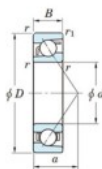

Deep groove ball bearing single row 7218-B-FY-JTEKT - 7218-B-FY-JTEKT

<https://www.123bearing.eu/bearing-housing/deep-groove-bearing/single-row/7218-b-fy-jtekt>

Boundary dimensions

Single row angular bearing

Bearing No.	Boundary dimensions(mm)					Basic load ratings(kN)		Fatigue load limit(kN)		factor	Limiting speeds(r/min-1) Grease lub.
	d	D	B	r1(mm)	r(mm)	Cr	Cor	Cu	fu		
7218B FY	90	160	30	2	1	128	88	4.6	-	-	3500

PRODUCT FEATURES

Brand	JTEKT
N° Ean13	3616060642202
Inside diameter	90 mm
Outside diameter	160 mm
Thickness	30 mm
Limiting speed	3500 rpm
Dynamic load	128 kN
Static load	88 kN
Packaging	1

contact@123bearing.eu