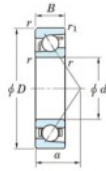

Deep groove ball bearing single row 7218-C-FY-JTEKT - 7218-C-FY-JTEKT

<https://www.123bearing.eu/bearing-housing/deep-groove-bearing/single-row/7218-c-fy-jtekt>

Boundary dimensions

Single row angular bearing

Bearing No.	Boundary dimensions(mm)					Basic load ratings(kN)		Fatigue load limit(kN)		factor	Limiting speeds(min-1) Grease lub.
	d	D	B	r (min)	r1 (min)	Cr	Cor	Cu	fb		
7218C FY	90	160	30	2	1	153	105	6	14.6	6500	

PRODUCT FEATURES

Brand	JTEKT
N° Ean13	3616060642226
Inside diameter	90 mm
Inside diameter	3.543" inch
Outside diameter	160 mm
Outside diameter	6.299" inch
Thickness	30 mm
Thickness	1.181" inch
Limiting speed	6500 rpm
Dynamic load	153 kN
Static load	105 kN
Packaging	1