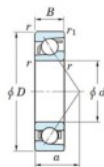

Deep groove ball bearing single row 7318-B-FY-JTEKT - 7318-B-FY-JTEKT

<https://www.123bearing.eu/bearing-housing/deep-groove-bearing/single-row/7318-b-fy-jtekt>

Boundary dimensions

Single row angular bearing

Bearing No.	Boundary dimensions(mm)						Basic load ratings(kN)		Fatigue load limit(kN)		factor	Limiting speed(min-1) Grease lub.
	d	D	B	r1(mm)	r2(mm)	Cr	Cor	Cu	C0u			
7318B FY	90	190	43	3	1.1	184	124	5.4	-	-	3100	

PRODUCT FEATURES

Brand	JTEKT
N° Ean13	3616060642233
Inside diameter	90 mm
Outside diameter	190 mm
Thickness	43 mm
Limiting speed	3100 rpm
Dynamic load	184 kN
Static load	124 kN
Packaging	1

contact@123bearing.eu