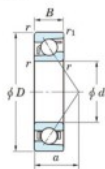

## Deep groove ball bearing single row 7318-C-FY-JTEKT - 7318-C-FY-JTEKT

<https://www.123bearing.eu/bearing-housing/deep-groove-bearing/single-row/7318-c-fy-jtekt>

Boundary dimensions

123 BEARING

Bearing No.	Boundary dimensions(mm)					Basic load ratings(kN)		Fatigue load limit(kN)		factor	Limiting speeds(min-1) Grease lub.
	d	D	B	r1(mm)	r2(mm)	Cr	C0r	Cu	U		
7318C FY	90	190	43	3	1.1	216	145	6.3	13.5		5800

### PRODUCT FEATURES

Brand	JTEKT
N° Ean13	3616060642257
Inside diameter	90 mm
Outside diameter	190 mm
Thickness	43 mm
Limiting speed	5800 rpm
Dynamic load	216 kN
Static load	145 kN
Packaging	1

[contact@123bearing.eu](mailto:contact@123bearing.eu)