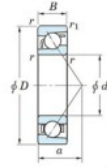

Deep groove ball bearing single row 7219-B-FY-JTEKT - 7219-B-FY-JTEKT

<https://www.123bearing.eu/bearing-housing/deep-groove-bearing/single-row/7219-b-fy-jtekt>

Boundary dimensions

Single row angular bearing

Bearing No.	Boundary dimensions(mm)						Basic load ratings(kN)		Fatigue load limit(kN)	factor	Limiting speed(min-1)
	d	D	B	d _{min}	r1(mm)	Cr	C0r	Cu	f0	Grease lub.	
7219B FY	95	170	32	2.1	1.1	138	94	4.8	-	3300	

PRODUCT FEATURES

Brand	JTEKT
N° Ean13	3616060642349
Inside diameter	95 mm
Outside diameter	170 mm
Thickness	32 mm
Limiting speed	3300 rpm
Dynamic load	138 kN
Static load	94 kN
Packaging	1

contact@123bearing.eu