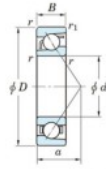

Deep groove ball bearing single row 7020-B-FY-JTEKT - 7020-B-FY-JTEKT

<https://www.123bearing.eu/bearing-housing/deep-groove-bearing/single-row/7020-b-fy-jtekt>

Boundary dimensions

Single row angular bearing

Bearing No.	Boundary dimensions(mm)					Basic load ratings(kN)		Fatigue load limit(kN)		factor	Limiting speeds(min-1) Grease lub.
	d	D	B	r1(mm)	r2(mm)	Cr	Cor	Co	Co		
7020B FY	100	150	24	1.5	1	76.5	63.6	2.95	-	-	3500

PRODUCT FEATURES

Brand	JTEKT
N° Ean13	3616060642431
Inside diameter	100 mm
Outside diameter	150 mm
Thickness	24 mm
Limiting speed	3500 rpm
Dynamic load	76.5 kN
Static load	63.6 kN
Packaging	1

contact@123bearing.eu