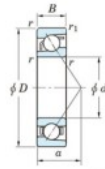

## Deep groove ball bearing single row 7020-FY-JTEKT - 7020-FY-JTEKT

<https://www.123bearing.eu/bearing-housing/deep-groove-bearing/single-row/7020-fy-jtekt>

Boundary dimensions

Single row angular bearing

Bearing No.	Boundary dimensions(mm)					Basic load ratings(kN)		Fatigue load limit(kN)		Limiting speeds(min-1)	
	d	D	B	r1(mm)	r2(mm)	Cr	C0r	Cu	fu	fu	Grease lub.
7020 FY	100	150	24	1.5	1	85.5	70.6	3.35	-	-	4700

## PRODUCT FEATURES

Brand	JTEKT
N° Ean13	3616060642448
Inside diameter	100 mm
Outside diameter	150 mm
Thickness	24 mm
Limiting speed	4700 rpm
Weight	1370 g
Dynamic load	85.5 kN
Static load	70.6 kN
Packaging	1