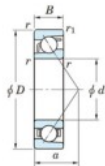

Deep groove ball bearing single row 7020-C-FY-JTEKT - 7020-C-FY-JTEKT

<https://www.123bearing.eu/bearing-housing/deep-groove-bearing/single-row/7020-c-fy-jtekt>

Boundary dimensions

Single row angular bearing

Bearing No.	Boundary dimensions (mm)					Basic load ratings (kN)		Fatigue load limit (kN)		Limiting	
	d	D	B	r1 (mm)	r2 (mm)	C _r	C _{0r}	C ₀	f ₀	speed (min-1) Grease lub.	
7020C FY	100	150	24	1.5	1	94.2	77.2	3.8	16	6500	

PRODUCT FEATURES

Brand	JTEKT
N° Ean13	3616060642455
Inside diameter	100 mm
Outside diameter	150 mm
Thickness	24 mm
Limiting speed	6500 rpm
Dynamic load	94.2 kN
Static load	77.2 kN
Packaging	1

contact@123bearing.eu