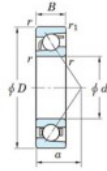

Deep groove ball bearing single row 7921-C-FY-JTEKT - 7921-C-FY-JTEKT

<https://www.123bearing.eu/bearing-housing/deep-groove-bearing/single-row/7921-c-fy-jtekt>

Boundary dimensions

Single row angular bearing

Bearing No.	Boundary dimensions(mm)						Basic load ratings(kN)		Fatigue load factor		Limiting
	d	D	B	r (mm)	r1 (mm)	Cr	Cor	Cu	fD	speeds(min-1) Grease lub.	
7921C FY	105	145	20	1.1	0.6	70.8	61.5	2.9	16.4	6700	

PRODUCT FEATURES

Brand	JTEKT
N° Ean13	3616060642530
Inside diameter	105 mm
Inside diameter	4.134" inch
Outside diameter	145 mm
Outside diameter	5.709" inch
Thickness	20 mm
Thickness	0.787" inch
Limiting speed	6700 rpm
Dynamic load	70.8 kN
Static load	61.5 kN
Packaging	1