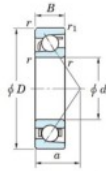

## Deep groove ball bearing single row 7221-FY-JTEKT - 7221-FY-JTEKT

<https://www.123bearing.eu/bearing-housing/deep-groove-bearing/single-row/7221-fy-jtekt>

Boundary dimensions

Single row angular bearing

Bearing No.	Boundary dimensions(mm)						Basic load ratings(kN)		Fatigue load limit(kN)	factor	Limiting speeds(min-1)
	d	D	B	r1(min)	r1(max)	Cr	C0r	Cu	f0	Grease lub.	
7221 FY	105	190	36	2.1	1.1	187	132	6.7	-	3900	

## PRODUCT FEATURES

Brand	JTEKT
N° Ean13	3616060642592
Inside diameter	105 mm
Outside diameter	190 mm
Thickness	36 mm
Limiting speed	3900 rpm
Dynamic load	187 kN
Static load	132 kN
Packaging	1

[contact@123bearing.eu](mailto:contact@123bearing.eu)