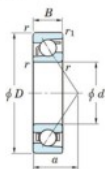

## Deep groove ball bearing single row 7321-FY-JTEKT - 7321-FY-JTEKT

<https://www.123bearing.eu/bearing-housing/deep-groove-bearing/single-row/7321-fy-jtekt>

Boundary dimensions

Single row angular bearing

Bearing No.	Boundary dimensions(mm)						Basic load ratings(kN)		Fatigue load	factor	Limiting
	d	D	B	r(mm)	r1(mm)	r2(mm)	Cr	C0r	Ca	f1	speeds(min-1) (Grease lub.)
7321 FY	105	225	49	3	1.1		260	193	7.75	-	3500

## PRODUCT FEATURES

Brand	JTEKT
N° Ean13	3616060642639
Inside diameter	105 mm
Outside diameter	225 mm
Thickness	49 mm
Limiting speed	3500 rpm
Dynamic load	260 kN
Static load	193 kN
Packaging	1

[contact@123bearing.eu](mailto:contact@123bearing.eu)