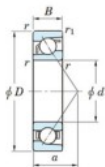

## Deep groove ball bearing single row 7024-B-FY-JTEKT - 7024-B-FY-JTEKT

<https://www.123bearing.eu/bearing-housing/deep-groove-bearing/single-row/7024-b-fy-jtekt>

Boundary dimensions

Single row angular bearing

Bearing No.	Boundary dimensions(mm)					Basic load ratings(kN)		Fatigue load limit(kN)		Limiting speeds(min-1) Grease lub.
	d	D	B	r(max)	r1(max)	Cr	Cor	Cu	ft	
7024B FY	120	180	28	2	1	108	93	3.95	-	2900

## PRODUCT FEATURES

Brand	JTEKT
N° Ean13	3616060642820
Inside diameter	120 mm
Outside diameter	180 mm
Thickness	28 mm
Limiting speed	2900 rpm
Dynamic load	108 kN
Static load	93 kN
Packaging	1

[contact@123bearing.eu](mailto:contact@123bearing.eu)