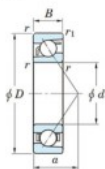

Deep groove ball bearing single row 7324-B-FY-JTEKT - 7324-B-FY-JTEKT

<https://www.123bearing.eu/bearing-housing/deep-groove-bearing/single-row/7324-b-fy-jtekt>

Boundary dimensions

Single row angular bearing

Bearing No.	Boundary dimensions(mm)					Basic load ratings(kN)		Fatigue load limit(kN)		factor f1	Limiting speeds(min-1) Grease lub.
	d	D	B	r(mm)	r1(mm)	Cr	C0r	C0			
7324B FY	120	260	55	3	1.1	282	231	8.65	-	-	2200

PRODUCT FEATURES

Brand	JTEKT
N° Ean13	3616060642899
Inside diameter	120 mm
Outside diameter	260 mm
Thickness	55 mm
Limiting speed	2200 rpm
Dynamic load	282 kN
Static load	231 kN
Packaging	1

contact@123bearing.eu