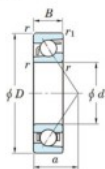

Deep groove ball bearing single row 7324-FY-JTEKT - 7324-FY-JTEKT

<https://www.123bearing.eu/bearing-housing/deep-groove-bearing/single-row/7324-fy-jtekt>

Boundary dimensions

Single row angular bearing

Bearing No.	Boundary dimensions(mm)						Basic load ratings(kN)		Fatigue load limit(kN)		factor	Limiting speeds(min-1) Grease lub.
	d	D	B	r(mm)	r1(mm)	r2(mm)	Cr	Cor	Cu	R		
7324 FY	120	260	55	3	1.1	308	252	9.45	-	-	3000	

PRODUCT FEATURES

Brand	JTEKT
N° Ean13	3616060642905
Inside diameter	120 mm
Outside diameter	260 mm
Thickness	55 mm
Limiting speed	3000 rpm
Dynamic load	308 kN
Static load	252 kN
Packaging	1

contact@123bearing.eu