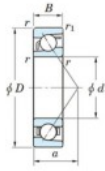

## Deep groove ball bearing single row 7324-C-FY-JTEKT - 7324-C-FY-JTEKT

<https://www.123bearing.eu/bearing-housing/deep-groove-bearing/single-row/7324-c-fy-jtekt>

Boundary dimensions

Single row angular bearing

Bearing No.	Boundary dimensions(mm)						Basic load ratings(kN)		Fatigue load		Limiting	
	d	D	B	r(mm)	r1(mm)	Cr	C0r	Cr	C0r	f0	speeds(min-1) (Grease lub.)	
7324C FY	120	260	55	3	1.1	331	271	10.2	13.7		4100	

## PRODUCT FEATURES

Brand	JTEKT
N° Ean13	3616060642912
Inside diameter	120 mm
Outside diameter	260 mm
Thickness	55 mm
Limiting speed	4100 rpm
Dynamic load	331 kN
Static load	271 kN
Packaging	1

[contact@123bearing.eu](mailto:contact@123bearing.eu)