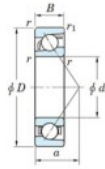

Deep groove ball bearing single row 7026-FY-JTEKT - 7026-FY-JTEKT

<https://www.123bearing.eu/bearing-housing/deep-groove-bearing/single-row/7026-fy-jtekt>

Boundary dimensions

Single row angular bearing

Bearing No.	Boundary dimensions(mm)					Basic load ratings(kN)		Fatigue load limit(kN)		factor	Limiting speed(min-1) Grease lub.
	d	D	B	r1(mm)	r2(mm)	Cr	Cor	Cr	Cor		
7026 FY	130	200	33	2	1	147	125	5.25	-	-	3500

PRODUCT FEATURES

Brand	JTEKT
N° Ean13	3616060642967
Inside diameter	130 mm
Outside diameter	200 mm
Thickness	33 mm
Limiting speed	3500 rpm
Dynamic load	147 kN
Static load	125 kN
Packaging	1

contact@123bearing.eu