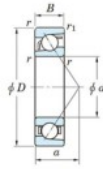

## Deep groove ball bearing single row 7026-C-FY-JTEKT - 7026-C-FY-JTEKT

<https://www.123bearing.eu/bearing-housing/deep-groove-bearing/single-row/7026-c-fy-jtekt>

Boundary dimensions

Single row angular bearing

Bearing No.	Boundary dimensions(mm)					Basic load ratings(kN)		Fatigue load limit(kN)		factor	Limiting speeds(min-1) Grease lub.
	a	D	B	r1(max)	r1(min)	Cv	C0r	Cu	W		
7026C FY	130	200	33	2	1	161	137	5.95	15.9		4800

## PRODUCT FEATURES

Brand	JTEKT
N° Ean13	3616060642974
Inside diameter	130 mm
Outside diameter	200 mm
Thickness	33 mm
Limiting speed	4800 rpm
Dynamic load	161 kN
Static load	137 kN
Packaging	1

[contact@123bearing.eu](mailto:contact@123bearing.eu)