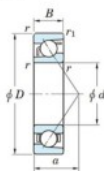

Deep groove ball bearing single row 7226-B-FY-JTEKT - 7226-B-FY-JTEKT

<https://www.123bearing.eu/bearing-housing/deep-groove-bearing/single-row/7226-b-fy-jtekt>

Boundary dimensions

Single row angular bearing

Bearing No.	Boundary dimensions(mm)						Basic load ratings(kN)		Fatigue load	factor	Limiting
	d	D	B	r1(mm)	r2(mm)	r3(mm)	Cr	Cor	fm(kN)	f0	speeds(min-1) Grease lub.
7226B FY	130	230	40	3	1.1		222	180	6.95	-	2400

PRODUCT FEATURES

Brand	JTEKT
N° Ean13	3616060642981
Inside diameter	130 mm
Outside diameter	230 mm
Thickness	40 mm
Limiting speed	2400 rpm
Dynamic load	222 kN
Static load	180 kN
Packaging	1

contact@123bearing.eu