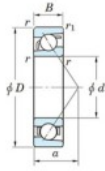

Deep groove ball bearing single row 7226-FY-JTEKT - 7226-FY-JTEKT

<https://www.123bearing.eu/bearing-housing/deep-groove-bearing/single-row/7226-fy-jtekt>

Boundary dimensions

Single row angular bearing

Bearing No.	Boundary dimensions(mm)						Basic load ratings(kN)		Fatigue load limit(kN)		factor	Limiting speeds(min-1) Grease Lub.
	d	D	B	r(max)	r1(min)	r1(max)	Cr	Cor	Cu	ff		
7226 FY	130	230	40	3	1.1		245	198	7.6	-		3200

PRODUCT FEATURES

Brand	JTEKT
N° Ean13	3616060642998
Inside diameter	130 mm
Outside diameter	230 mm
Thickness	40 mm
Limiting speed	3200 rpm
Dynamic load	245 kN
Static load	198 kN
Packaging	1

contact@123bearing.eu