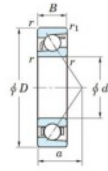

Deep groove ball bearing single row 7326-B-FY-JTEKT - 7326-B-FY-JTEKT

<https://www.123bearing.eu/bearing-housing/deep-groove-bearing/single-row/7326-b-fy-jtekt>

Boundary dimensions

Single row angular bearing

Bearing No.	Boundary dimensions(mm)					Basic load ratings(kN)		Fatigue load limit(kN)		factor	Limiting speeds(min-1) Grease lub.
	d	D	B	r1(mm)	r11(mm)	Cr	C0r	C0i	10		
7326B FY	130	280	58	4	1.5	312	268	9.7	-	-	2100

PRODUCT FEATURES

Brand	JTEKT
N° Ean13	3616060643018
Inside diameter	130 mm
Outside diameter	280 mm
Thickness	58 mm
Limiting speed	2100 rpm
Dynamic load	312 kN
Static load	268 kN
Packaging	1

contact@123bearing.eu